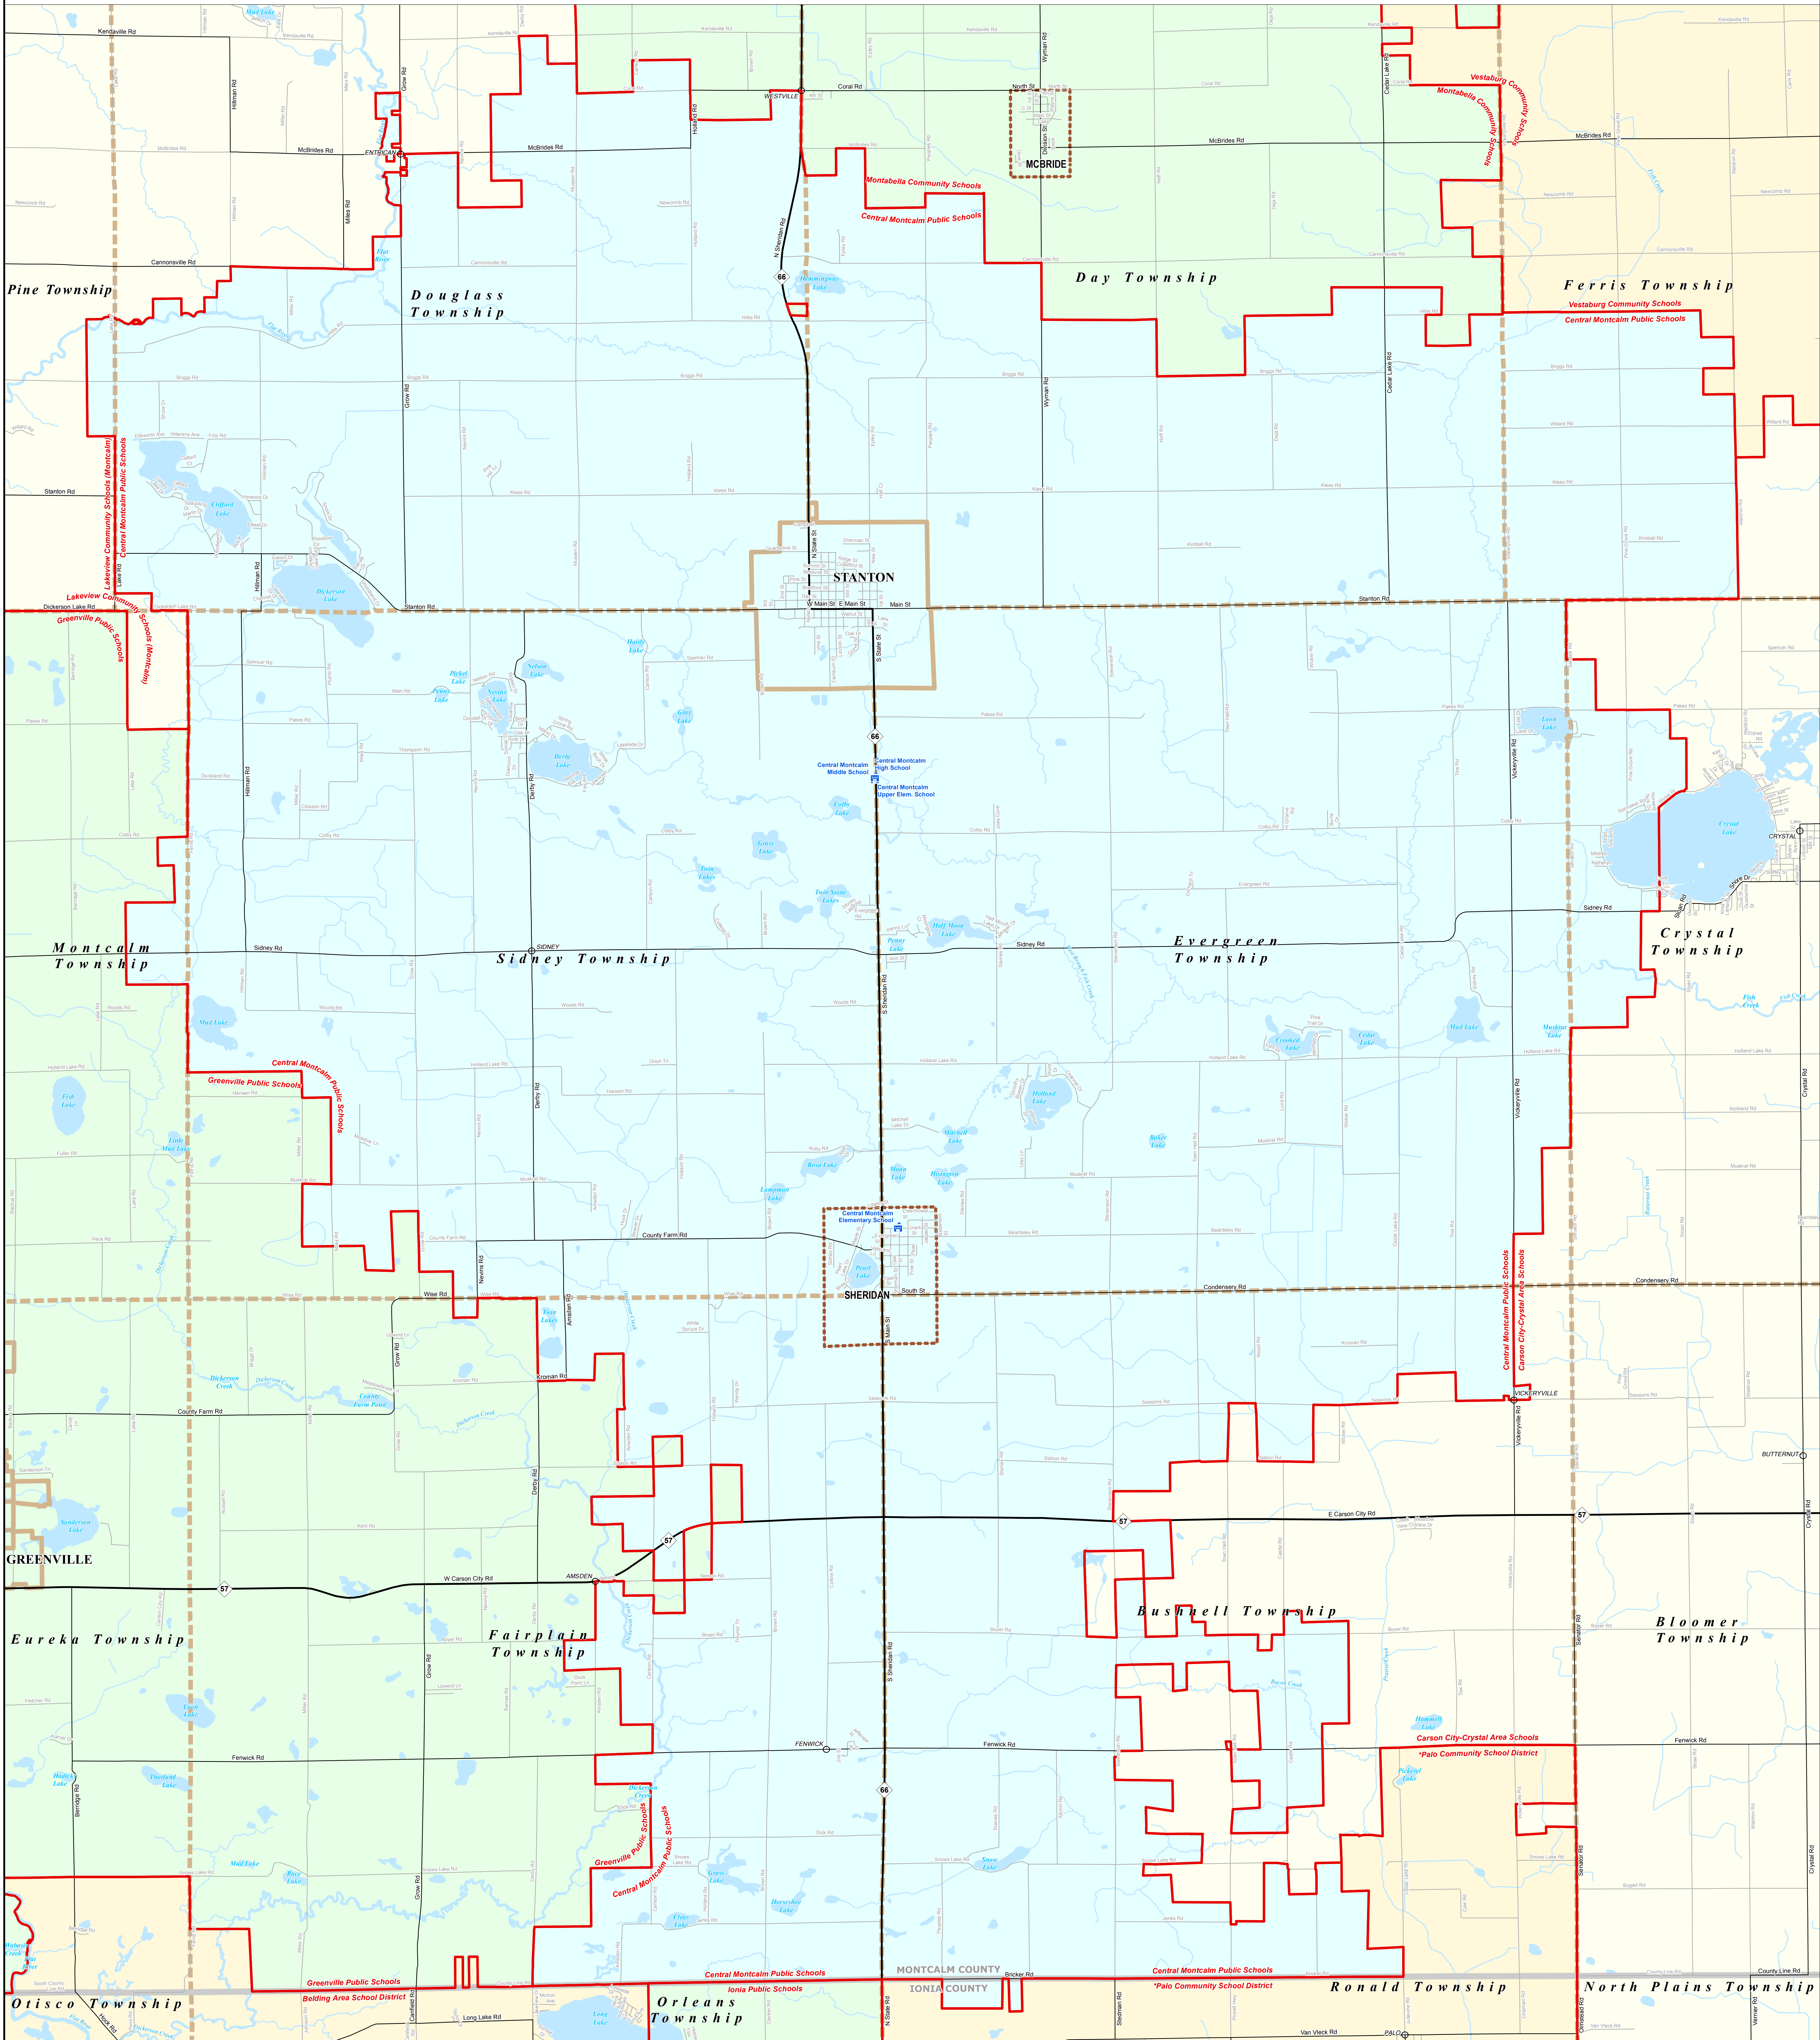

CENTRAL MONTCALM PUBLIC SCHOOLS

Montcalm Area ISD

0 0.25 0.5 1 Miles

*Note: Non K-12 School Districts identified with Asterisk (*) in Name

11/14/13

Legend	
School District	Unincorporated Place
County	School
City	Water Feature
Township	Freeway
Village	Highway
Census Designated Place	Primary Road
	Local Road
	Railroad
	River, Stream, or Drain

Source: Michigan Geographic Framework, v13a